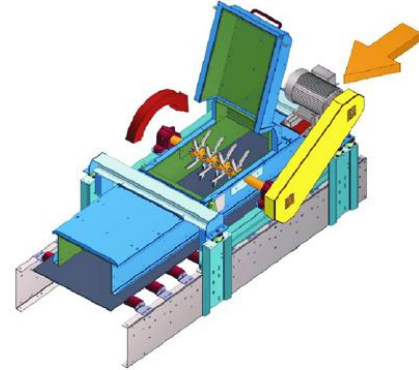

CONVEYOR WITH MIXING SYSTEM

Make:
Design:
Conveyor Size:
Mixing-system:
E-drive:
Transmission:

VHV
Modul
(650 - 1.400) mm
Paddles
(2 - 7,5) KW
Chain or transmission-belt

CONVEYOR WITH SIDE DISCHARGE SYSTEM

Make:
Design:
Adjustable:
Conveyor Size:

VHV
Modul
Exactly by screw
(650 – 1.400) mm