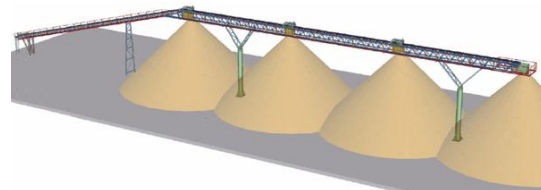

CONVEYOR WITH MIXING SYSTEM

Make:
Design:
Conveyor Size:
Mixing-system:
E-drive:
Transmission:

VHV
Modul
(650 - 1.400) mm
Paddles
(2 - 7,5) KW
Chain or transmission-belt

CONVEYOR WITH SIDE DISCHARGE SYSTEM

Make:
Design:
Adjustable:
Conveyor Size:

VHV
Modul
Exactly by screw
(650 – 1.400) mm