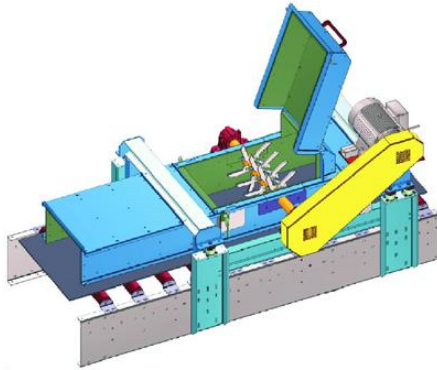

CONVEYOR WITH MIXING SYSTEM

Make:
Design:
Conveyor Size:
Mixing-system:
E-drive:
Transmission:

VHV
Modul
(650 - 1.400) mm
Paddles
(2 - 7,5) KW
Chain or transmission-belt

CONVEYOR WITH SIDE DISCHARGE SYSTEM

Make:
Design:
Adjustable:
Conveyor Size:

VHV
Modul
Exactly by screw
(650 – 1.400) mm