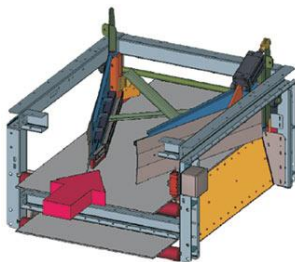

CONVEYOR WITH MIXING SYSTEM

Make:
Design:
Conveyor Size:
Mixing-system:
E-drive:
Transmission:

VHV
Modul
(650 - 1.400) mm
Paddles
(2 - 7,5) KW
Chain or transmission-belt

CONVEYOR WITH SIDE DISCHARGE SYSTEM

Make:
Design:
Adjustable:
Conveyor Size:

VHV
Modul
Exactly by screw
(650 – 1.400) mm